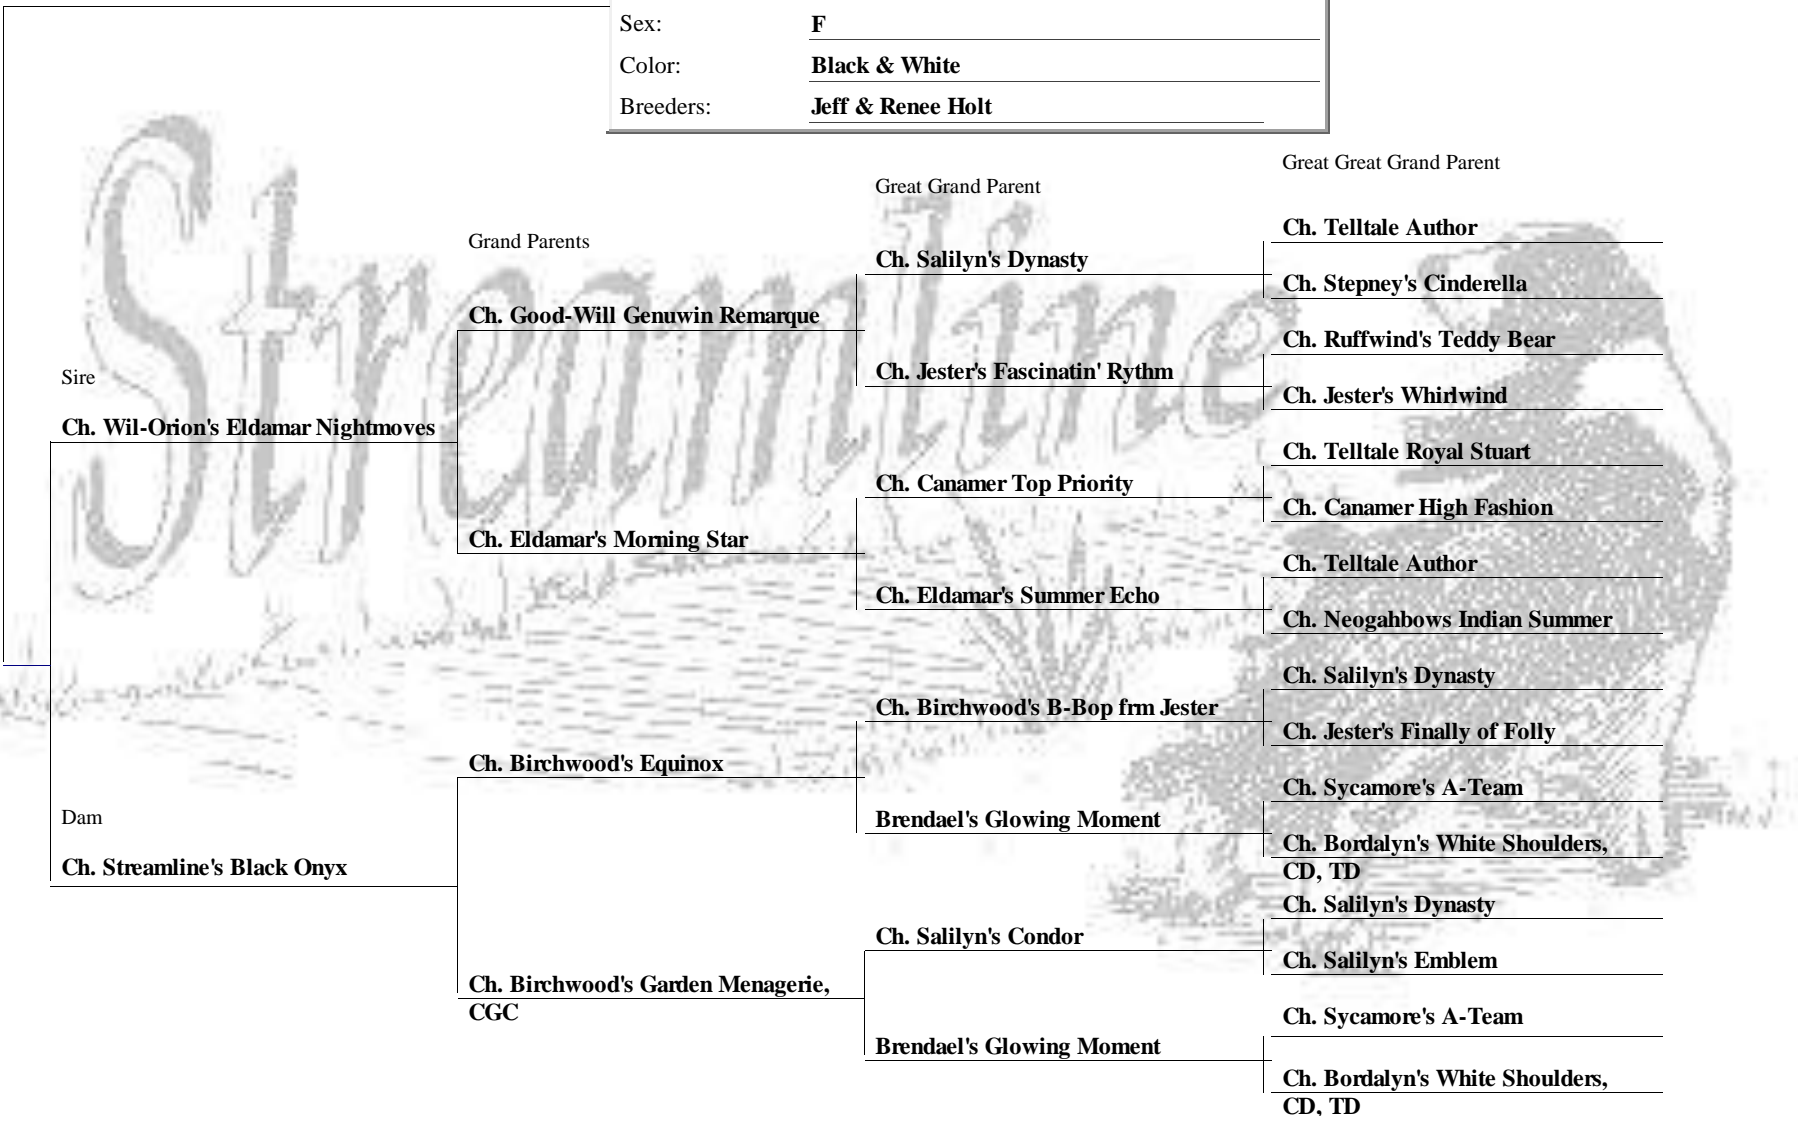

Registered Name:	<b>Ch. Streamline's Lil Miss Magic</b>
AKC #:	
Whelped:	<b>4/3/2001</b>
Sex:	<b>F</b>
Color:	<b>Black &amp; White</b>
Breeders:	<b>Jeff &amp; Renee Holt</b>

Streamline